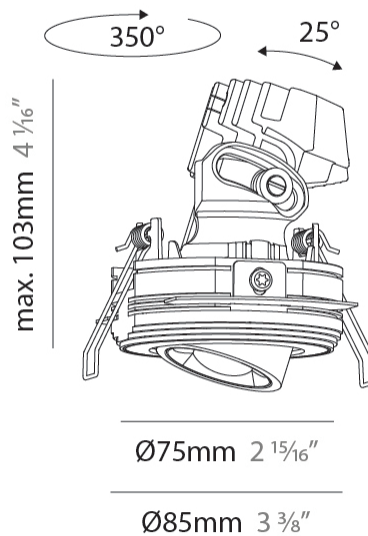

PHYSICAL

Shape: Round
Diameter (mm): 75
Diameter (in): 2 15/16
Height (mm): 103
Height (in): 4 1/16
Ceiling Thickness (mm): 10 / 12.5 / 15 / 25
Ceiling Thickness (in): 3/8 or 1/2 or 9/16 or 1
Min. Recessing Depth (mm): 115
Min. Recessing Depth (in): 4 1/2
Light Distribution: Direct
Diffuser: Lens Pack - Spread Lens / Linear Spread Lens / Honeycomb Louver
Fixture Finish: SSR / BKV / CWI / CRY / HAB / UFT / ITA / RUA / FTG / MYG / LOD / PUS / FRO / FUP / KIA / POP / BLS / SPG / MEY / GOH / GUM / CHC / COM / ABZ / JAG / OBR / MOS / ROR
Fixture Material: Aluminum Die Cast
Cut-out Measurements: D. 86mm / 3 3/8"

ELECTRICAL

Lamp Type: LED (Zhaga Standard)
Input Wattage (W): 16
Total Output Wattage (W): 14.6
Dimming: Tri-Mode (Non-Dimming and Phase Dimming (120Vac only) and 0-10V Dimming)
Driver Included: No
Driver Location: Recessed Housing
Driver Type: Constant Current - Universal
Driver Class: Class 2
Input Voltage (V): 120 - 277
Constant Current (MA): 350

LED

Number of LEDs: 1
Color Temperature (°K): 2700 / 3000 / 3500 / 4000
Max. Delivered Lumen (lm): 1375 / 1462 / 1531 / 1545
Nominal Lumen (lm): 1566 / 1665 / 1743 / 1759
CRI: >90 CRI
Lamp Life (hrs): 50000

OPTICAL

Reflector: 50
Adjustability: Rotational 350° / Tilt 25°

RATINGS AND CERTIFICATIONS

Certified By: Certified for North American Standards
IP rating: IP20