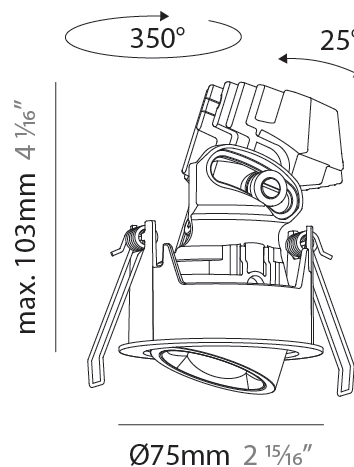

PHYSICAL

Shape: Round
Diameter (mm): 75
Diameter (in): 2 ¹⁵/₁₆
Height (mm): 103
Height (in): 4 ¹/₁₆
Ceiling Thickness (mm): 10 / 12.5 / 15 / 25
Ceiling Thickness (in): 3/8 or 1/2 or 9/16 or 1
Min. Recessing Depth (mm): 115
Min. Recessing Depth (in): 4 ¹/₂
Light Distribution: Downlight
Diffuser: Lens Pack - Spread Lens / Linear Spread Lens / Honeycomb Louver
Fixture Finish: SSR / BKV / CWI / CRY / HAB / UFT / ITA / RUA / FTG / MYG / LOD / PUS / FRO / FUP / KIA / POP / BLS / SPG / MEY / GOH / GUM / CHC / COM / ABZ / JAG / OBR / MOS / ROR
Fixture Material: Aluminum Die Cast
Cut-out Measurements: D. - 68mm / 2 11/16"

ELECTRICAL

Lamp Type: LED (Zhaga Standard)
Input Wattage (W): 15
Total Output Wattage (W): 13.6
Dimming: Tri-Mode (Non-Dimming and Phase Dimming (120Vac only) and 0-10V Dimming)
Driver Included: No
Driver Location: Recessed Housing
Driver Type: Constant Current - Universal
Driver Class: Class 2
Input Voltage (V): 120 - 277
Constant Current (MA): 350

LED

Number of LEDs: 1
Color Temperature (°K): 2700 / 3000 / 3500 / 4000
Max. Delivered Lumen (lm): 1375 / 1462 / 1531 / 1545
Nominal Lumen (lm): 1566 / 1665 / 1743 / 1759
CRI: >90 CRI
Lamp Life (hrs): 50000

OPTICAL

Reflector: 50

RATINGS AND CERTIFICATIONS

Certified By: Certified for North American Standards
IP rating: IP20