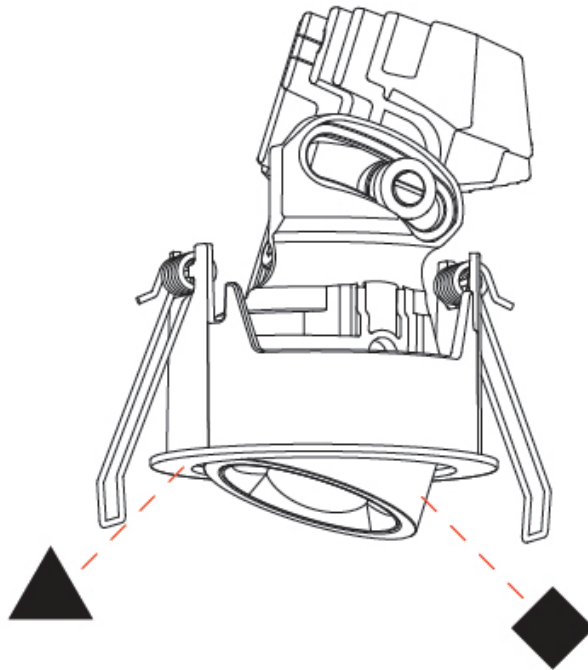

OIKO PRO ROUND ADJUSTABLE RECESSED

A35843-

PROJECT _____

TYPE _____

SPECIFIER _____

QUANTITY _____

DATE _____