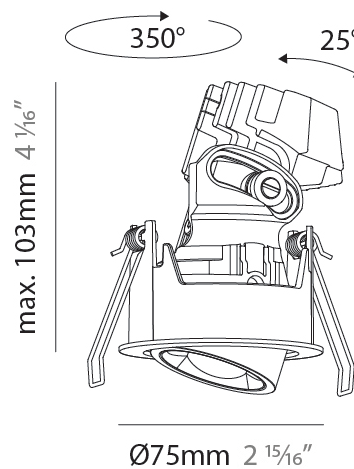

GENERAL

Series: Oiko Pro Round
Subseries: Oiko Pro Round Adjustable
Brand: Prolicht
Division: Architectural
Mounting Type: Recessed
Mounting Location: Ceiling
Subcategory: Downlight

PHYSICAL

Shape: Round
Diameter (mm): 75
Diameter (in): 2 ¹⁵/₁₆
Height (mm): 103
Height (in): 4 ¹/₁₆
Ceiling Thickness (mm): 1 - 25
Ceiling Thickness (in): 1/16 - 1 3/16
Min. Recessing Depth (mm): 115
Min. Recessing Depth (in): 4 ¹/₂
Light Distribution: Downlight
Diffuser: Lens Pack - Spread Lens / Linear Spread Lens / Honeycomb Louver
Fixture Finish: SSR / BKV / CWI / CRY / HAB / UFT / ITA / RUA / FTG / MYG / LOD / PUS / FRO / FUP / KIA / POP / BLS / SPG / MEY / GOH / GUM / CHC / COM / ABZ / JAG / OBR / MOS / ROR
Fixture Material: Aluminum Die Cast
Cut-out Measurements: D. - 68mm / 2 11/16"

ELECTRICAL

Lamp Type: LED (Zhaga Standard)
Input Wattage (W): 14
Total Output Wattage (W): 12.7
Dimming: Dali Dimming
Driver Included: No
Driver Location: Remote
Driver Type: Constant Current - Universal (120Vac only for DALI driver)
Driver Class: Class 2
Input Voltage (V): 120 - 277
Constant Current (MA): 700

LED

Number of LEDs: 1
Color Temperature (°K): 2700-6500 Tunable White
Max. Delivered Lumen (lm): 1054 - 1240
Nominal Lumen (lm): 1242 - 1460
CRI: >90 CRI
Lamp Life (hrs): 50000
Special LEDs offerings: Tunable White

OPTICAL

Reflector°: 52

RATINGS AND CERTIFICATIONS

Certified By: Certified for North American Standards
IP rating: IP20